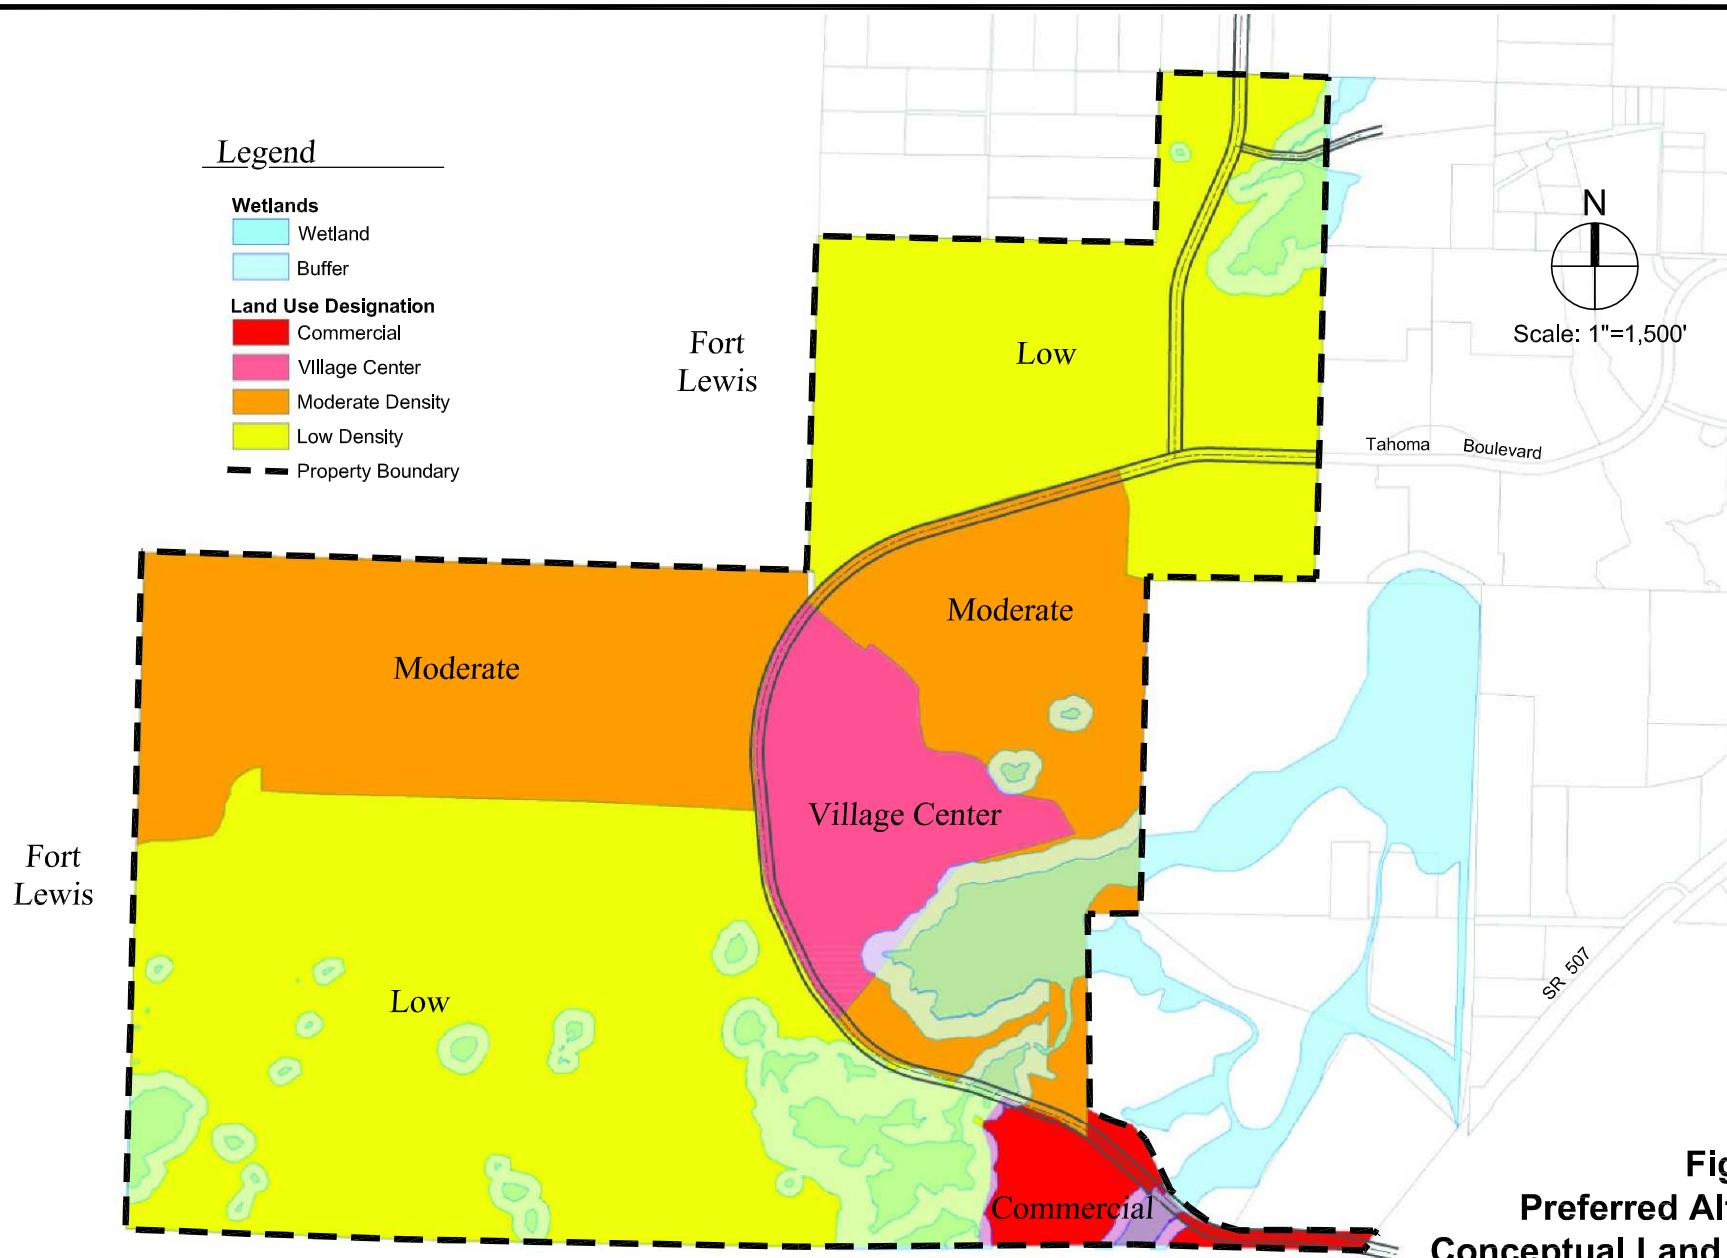

Legend

Wetlands

Wetland

Buffer

Land Use Designation

Commercial

Village Center

Moderate Density

Low Density

Property Boundary

**Figure 2.5-1
Preferred Alternative
Conceptual Land Use Plan**

April 19, 2007